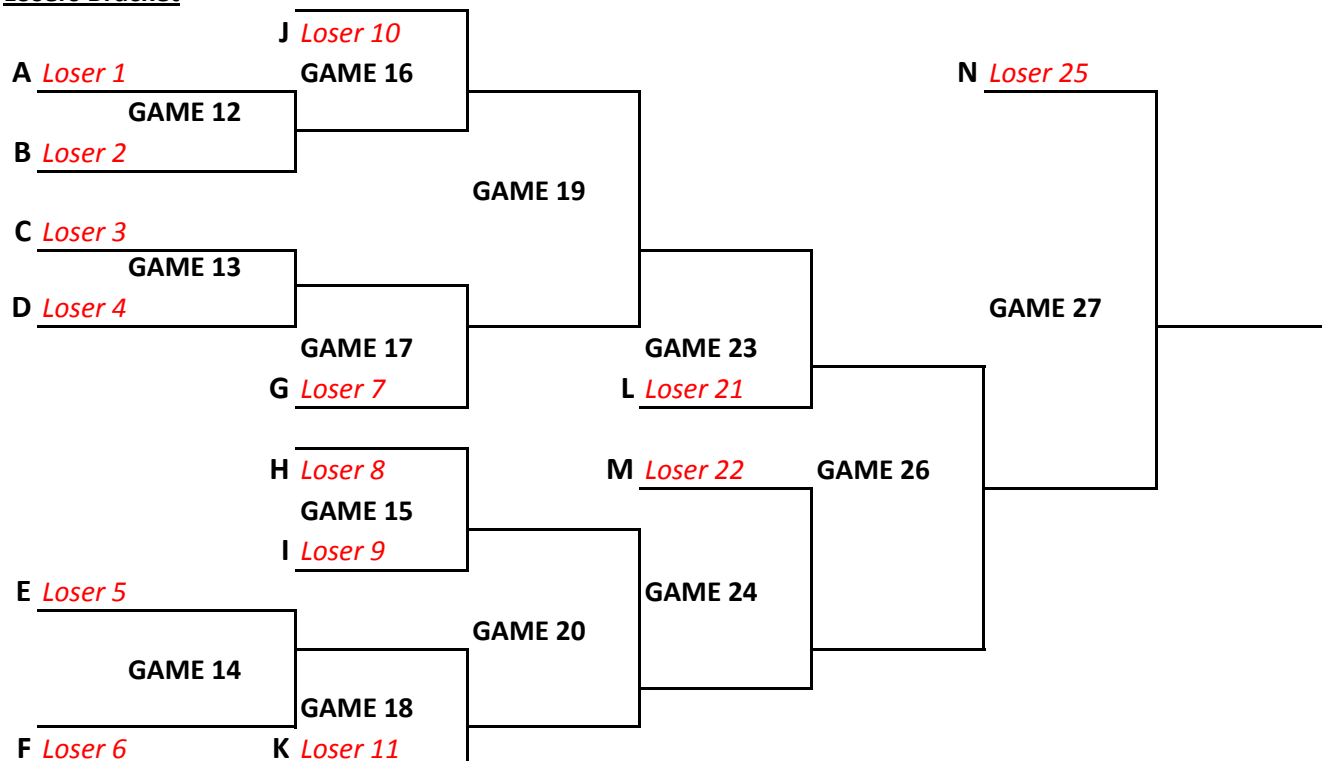

Losers Bracket