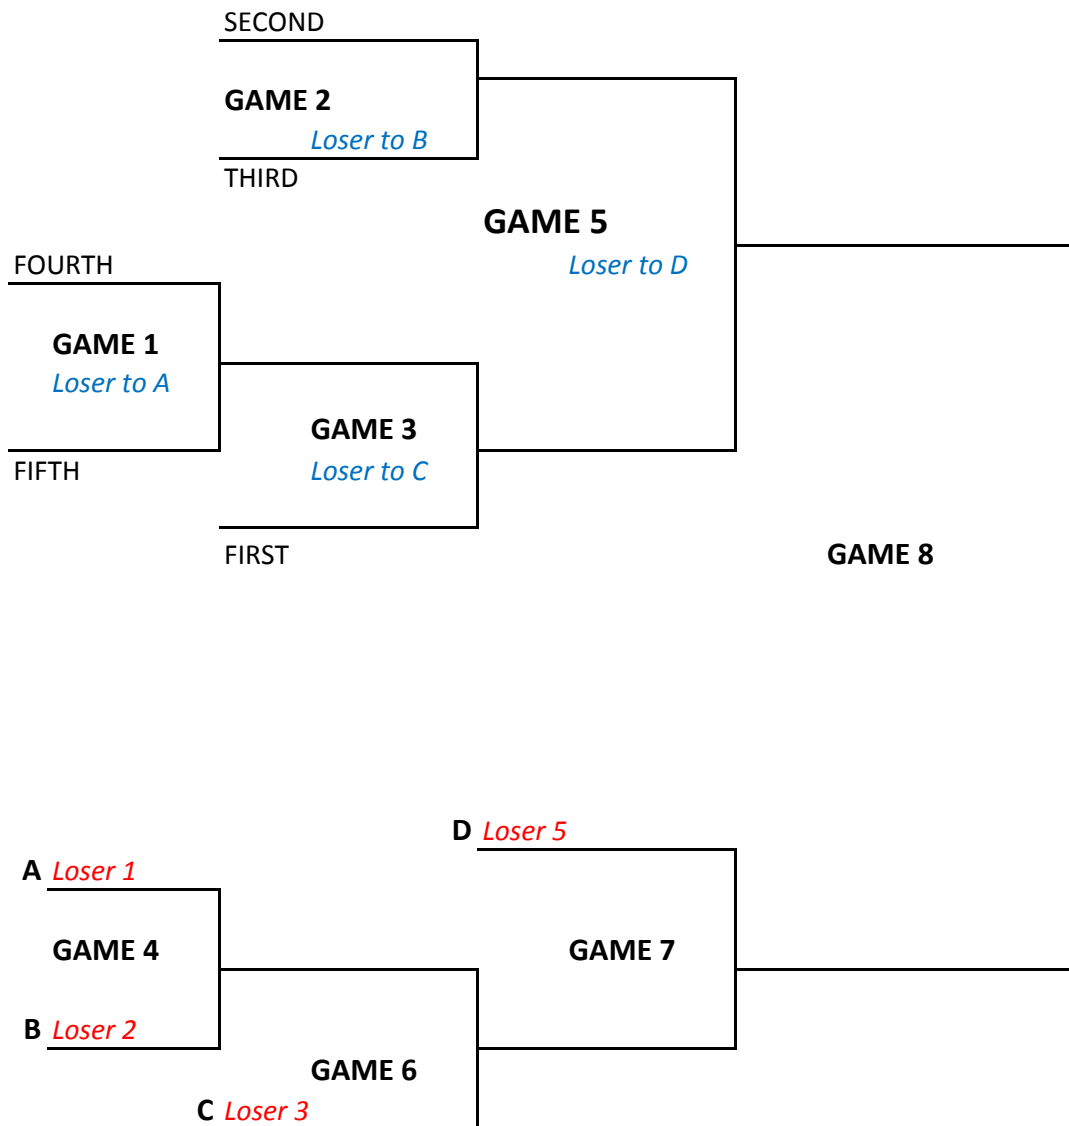

5 TEAM FORMAT - SENIOR WOMEN CHAMPIONSHIP ROUND