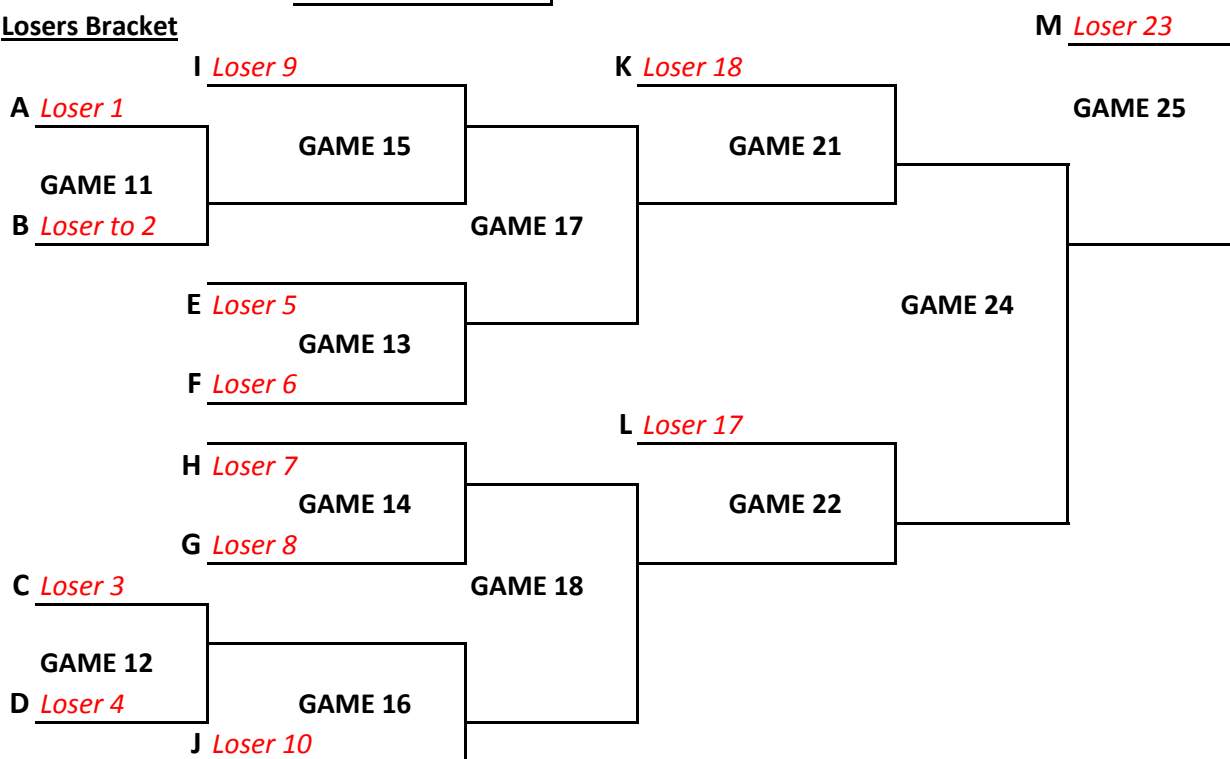

Losers Bracket