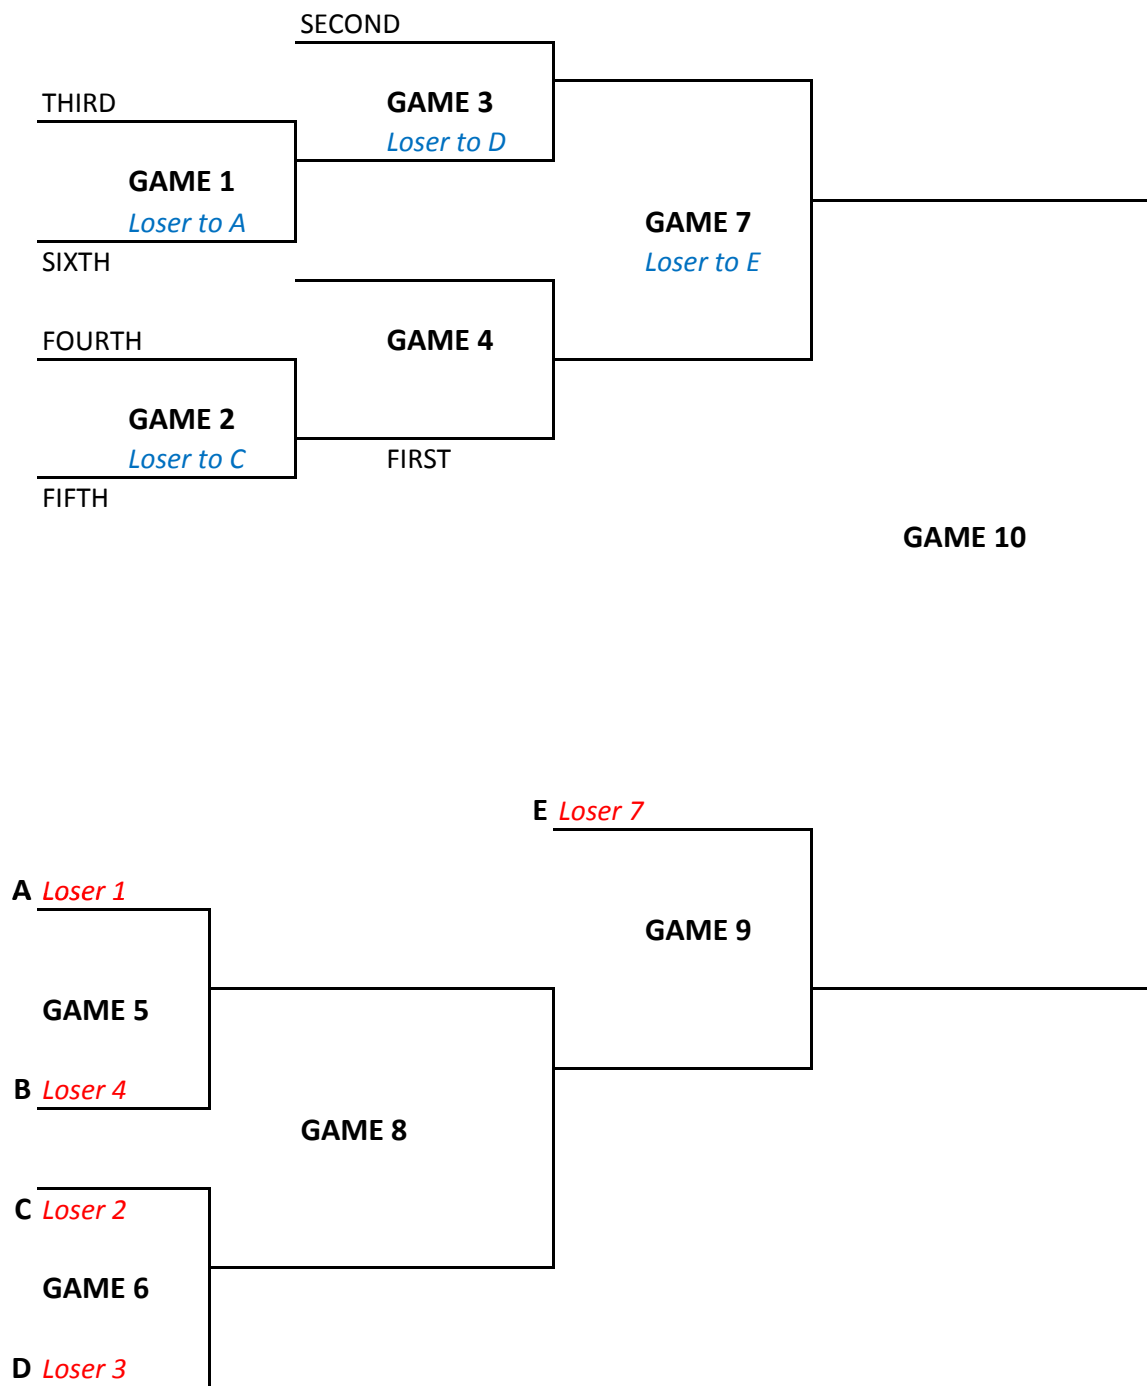

6 TEAM FORMAT - SENIOR WOMEN CHAMPIONSHIP ROUND