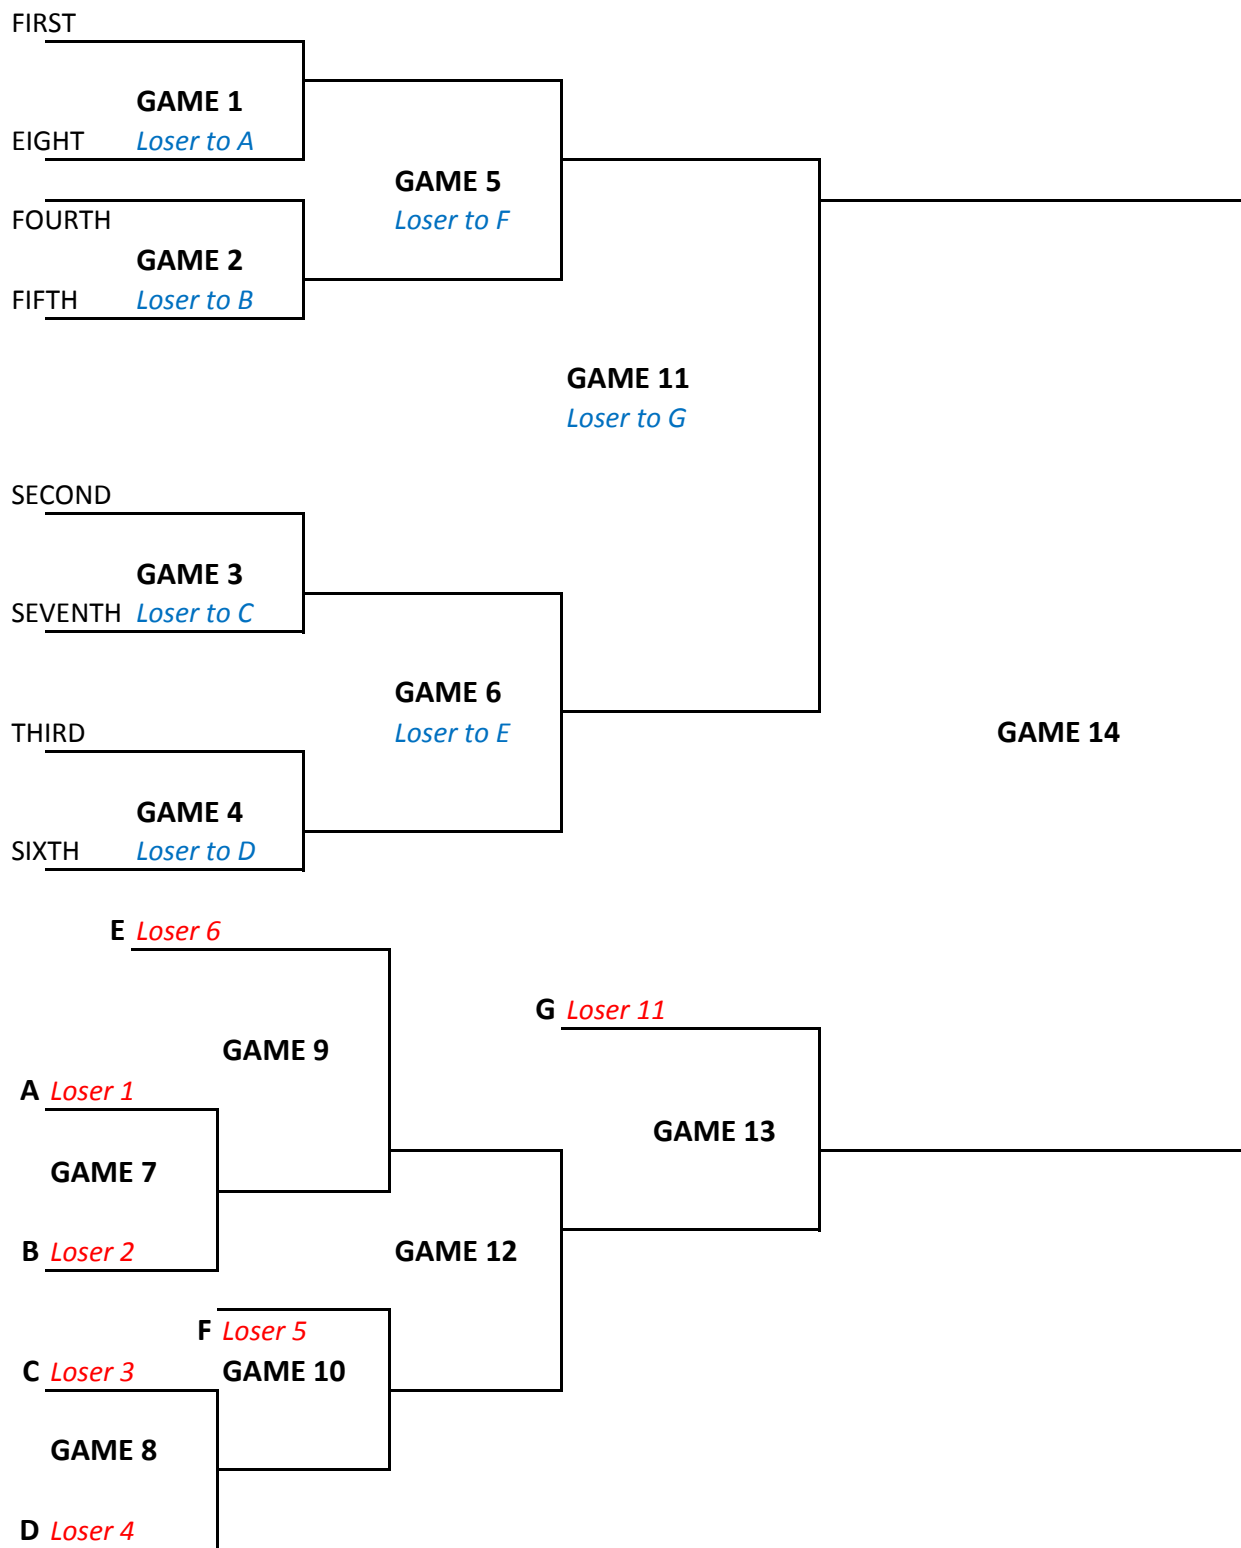

8 TEAM FORMAT - SENIOR WOMEN CHAMPIONSHIP ROUND