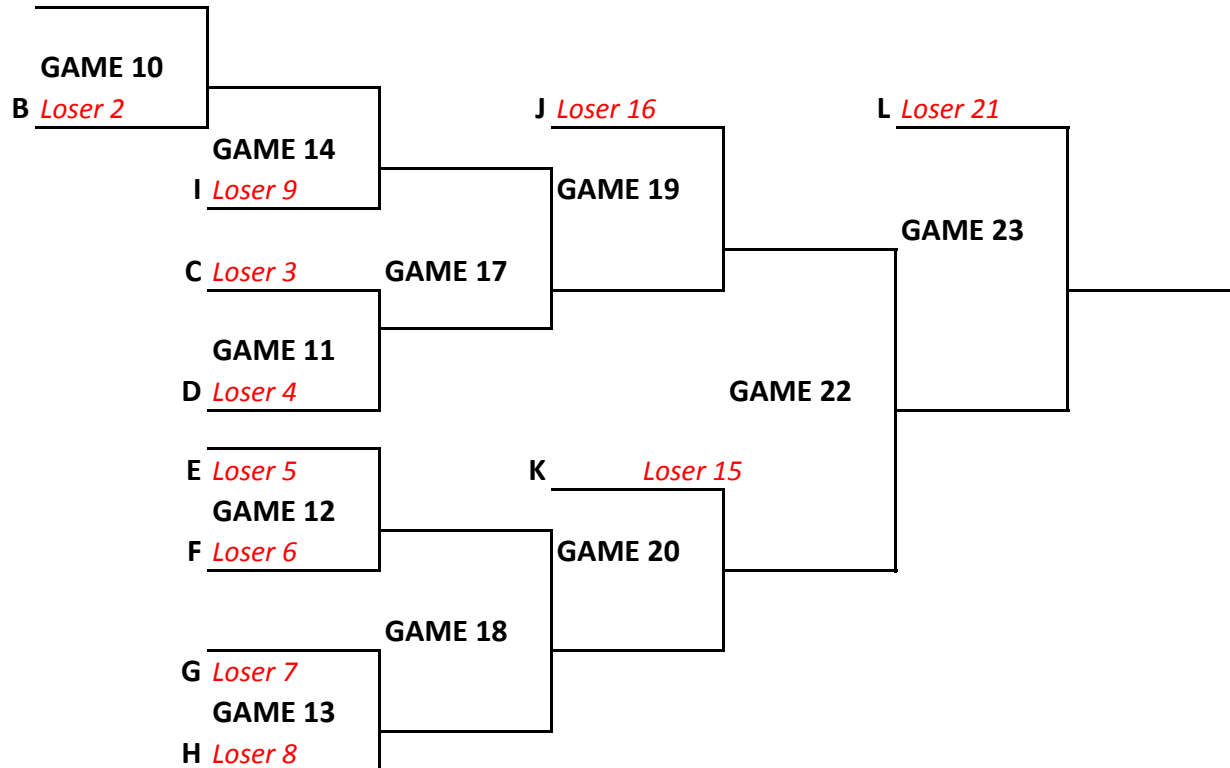

Losers Bracket

A *Loser 1*