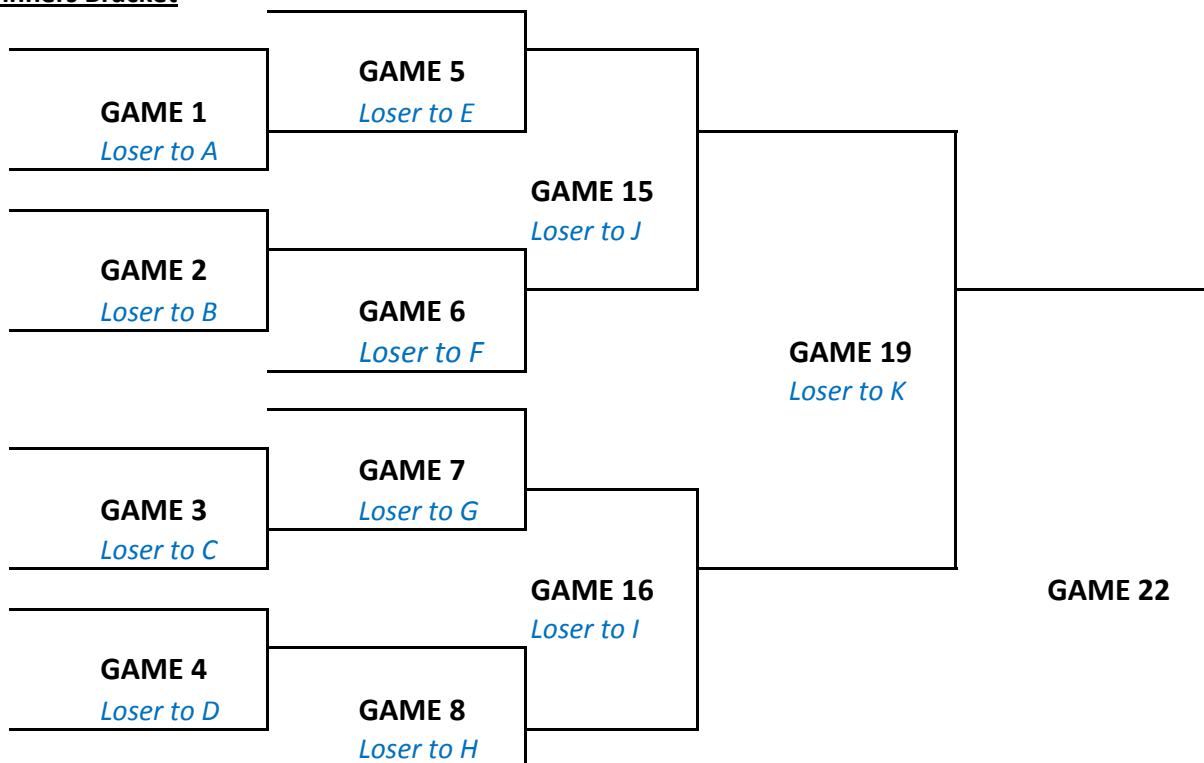

12 TEAM FORMAT - SENIOR WOMEN CHAMPIONSHIP ROUND

Winners Bracket