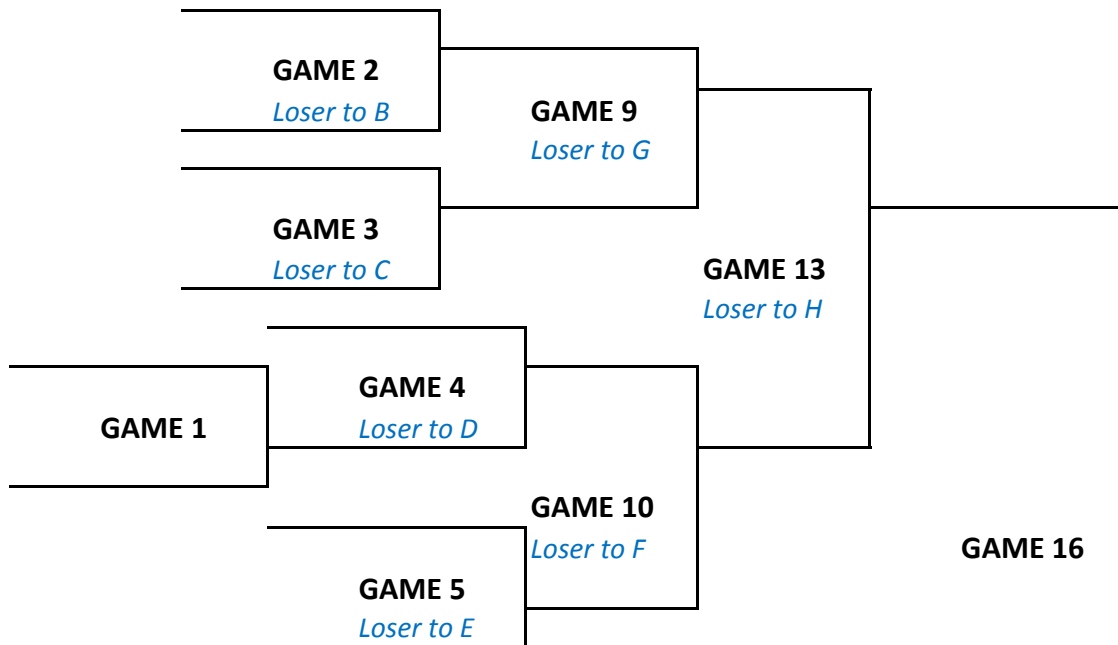

9 TEAM FORMAT - SENOR WOMEN CHAMPIONSHIP ROUND

Winners Bracket