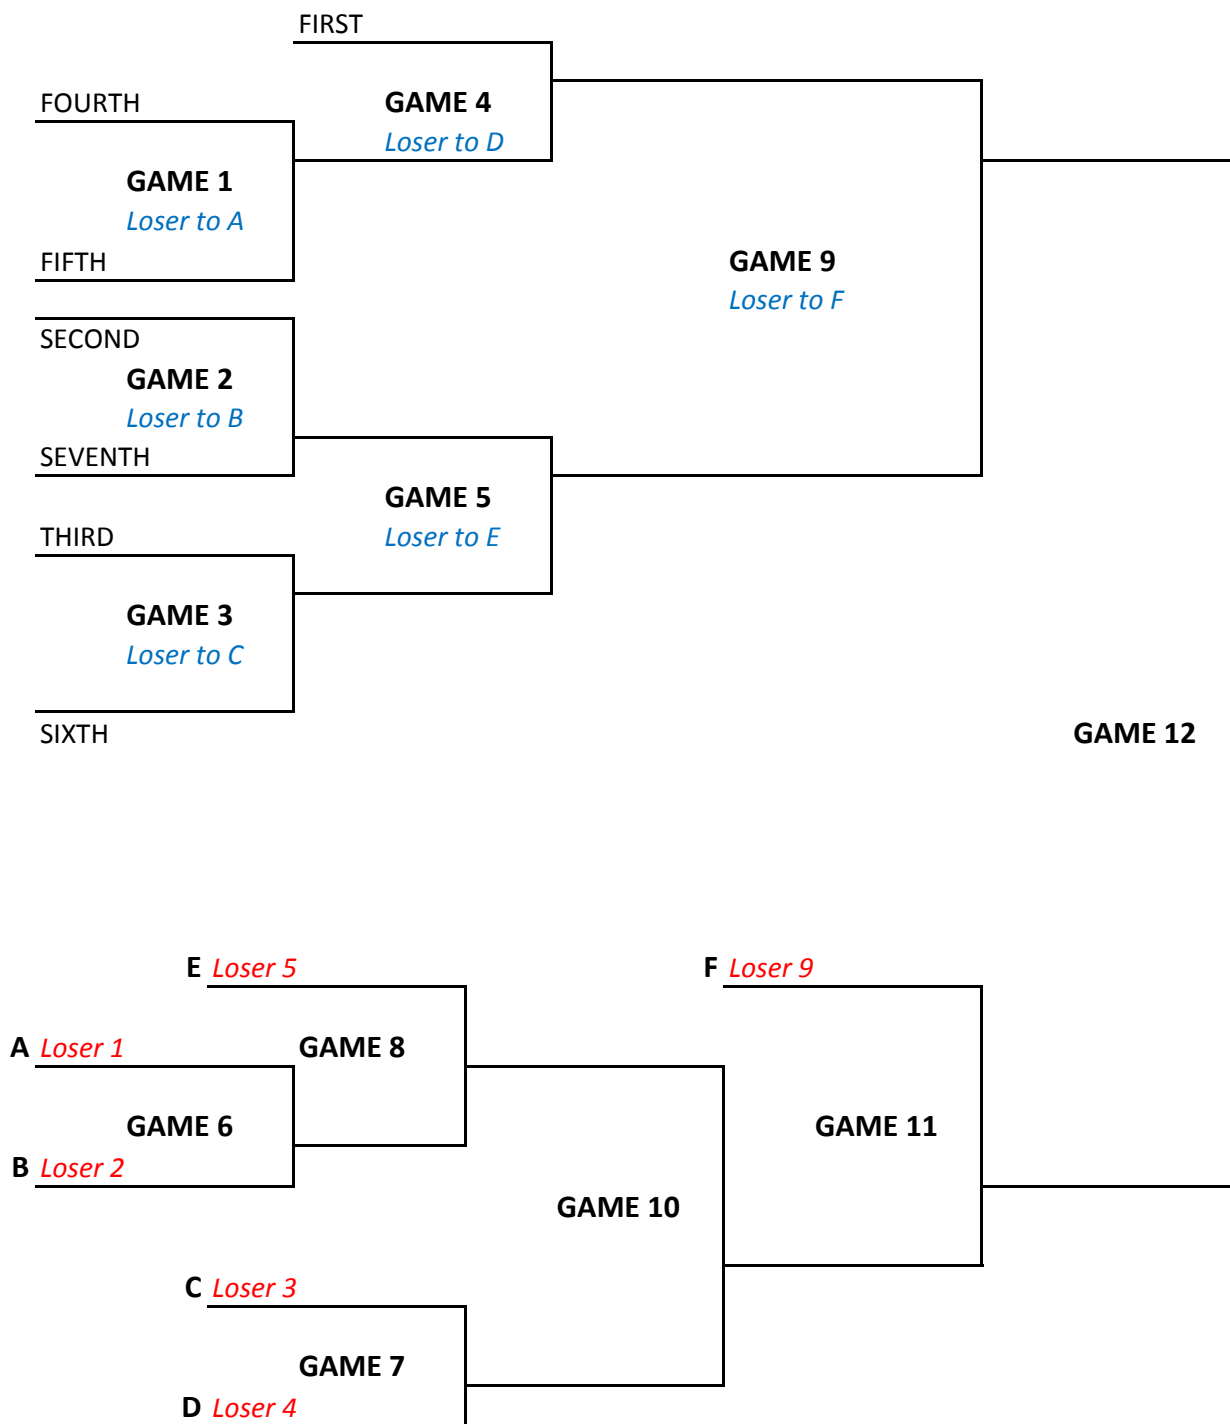

7 TEAM FORMAT - SENIOR WOMEN CHAMPIONSHIP ROUND