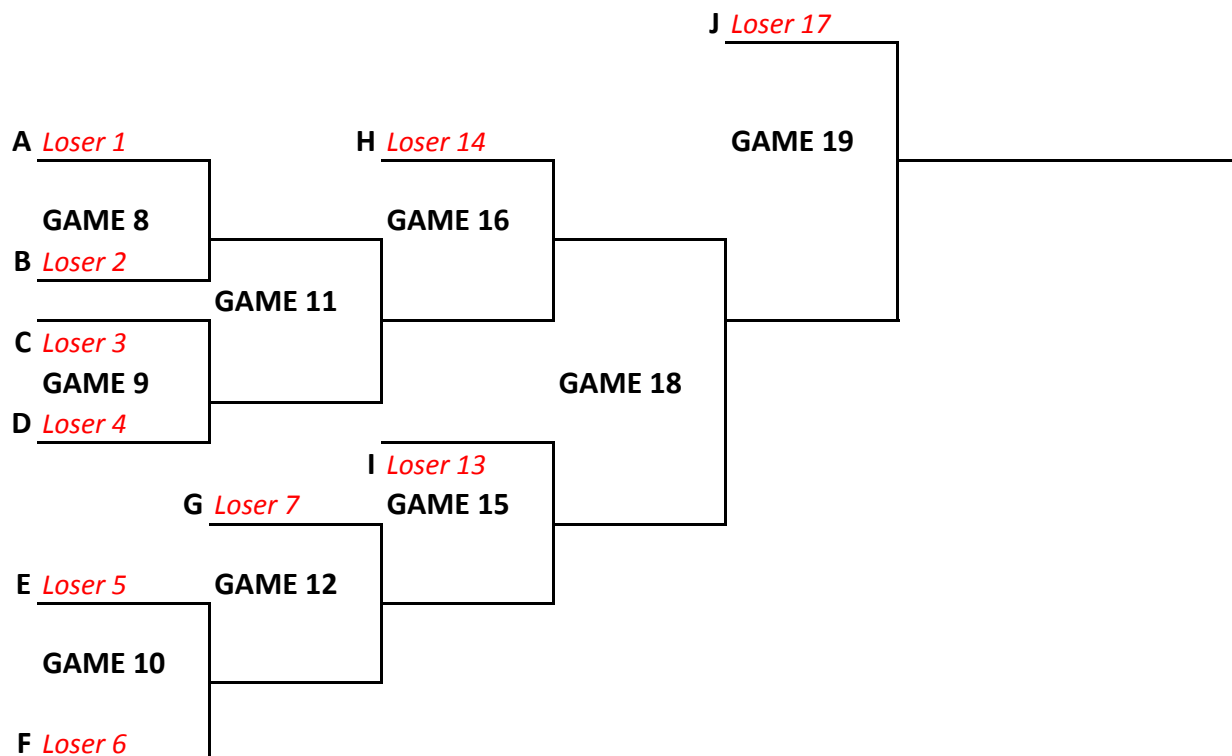

Losers Bracket