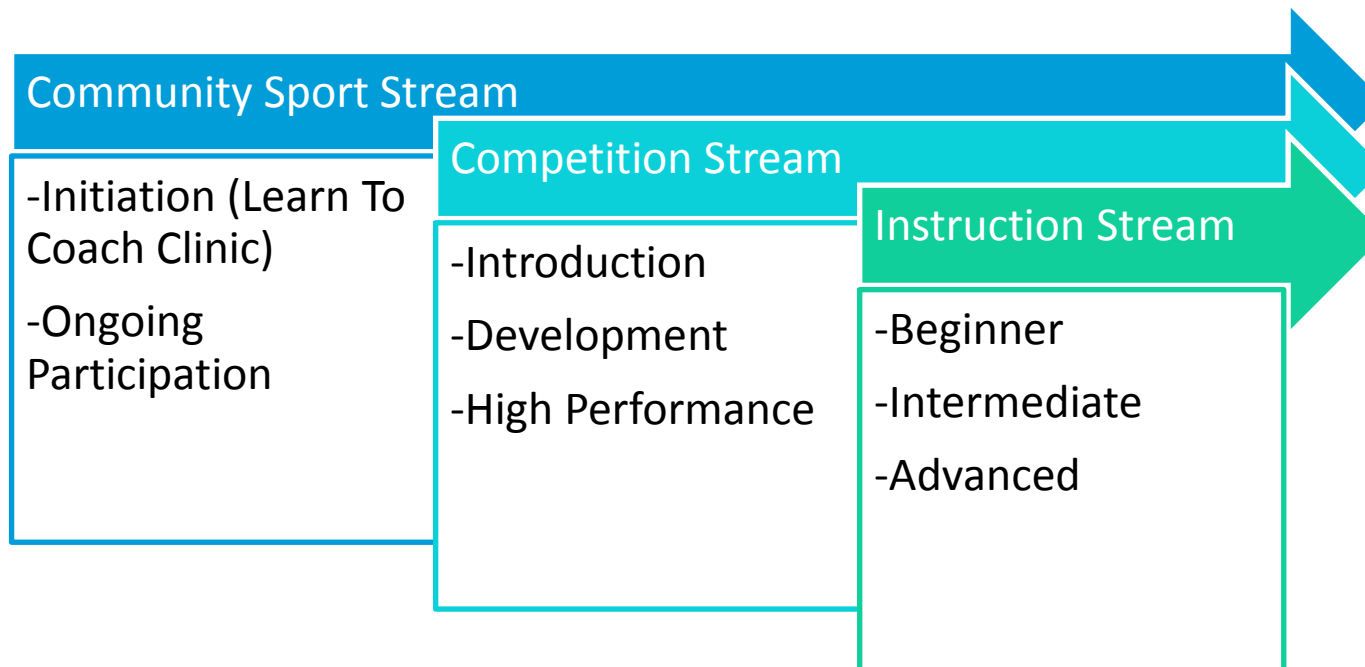

A NEW STRUCTURE FOR THE NCCP

The National Coaching Certification Program (NCCP) is based on the three different streams in which coaching takes place in Canada. Softball Canada's Learn To Coach Clinic and Ongoing Participation Clinic both fit within the NCCP **Community Sport** stream. In addition, there are the Competition Introduction Weekend #1 and Weekend #2 Clinics, Competition Development Weekend #1 and Weekend #2 Clinics, and the High Performance Clinics, which are all part of the NCCP **Competition** stream. Lastly, there is the **Instruction** stream comprised of Beginner, Intermediate, and Advanced. There are appropriate online MED evaluations for each stream.

SOFTBALL CANADA'S NCCP STRUCTURE

For more information on the changes to the NCCP, visit the Coaching Association of Canada website at www.coach.ca or Softball Canada's web site at www.softball.ca.

THIS CONTEXT IS FOR COMMUNITY SPORT COACHES. THE COMMUNITY SPORT INITIATION CONTEXT DOES NOT REQUIRE CERTIFICATION.