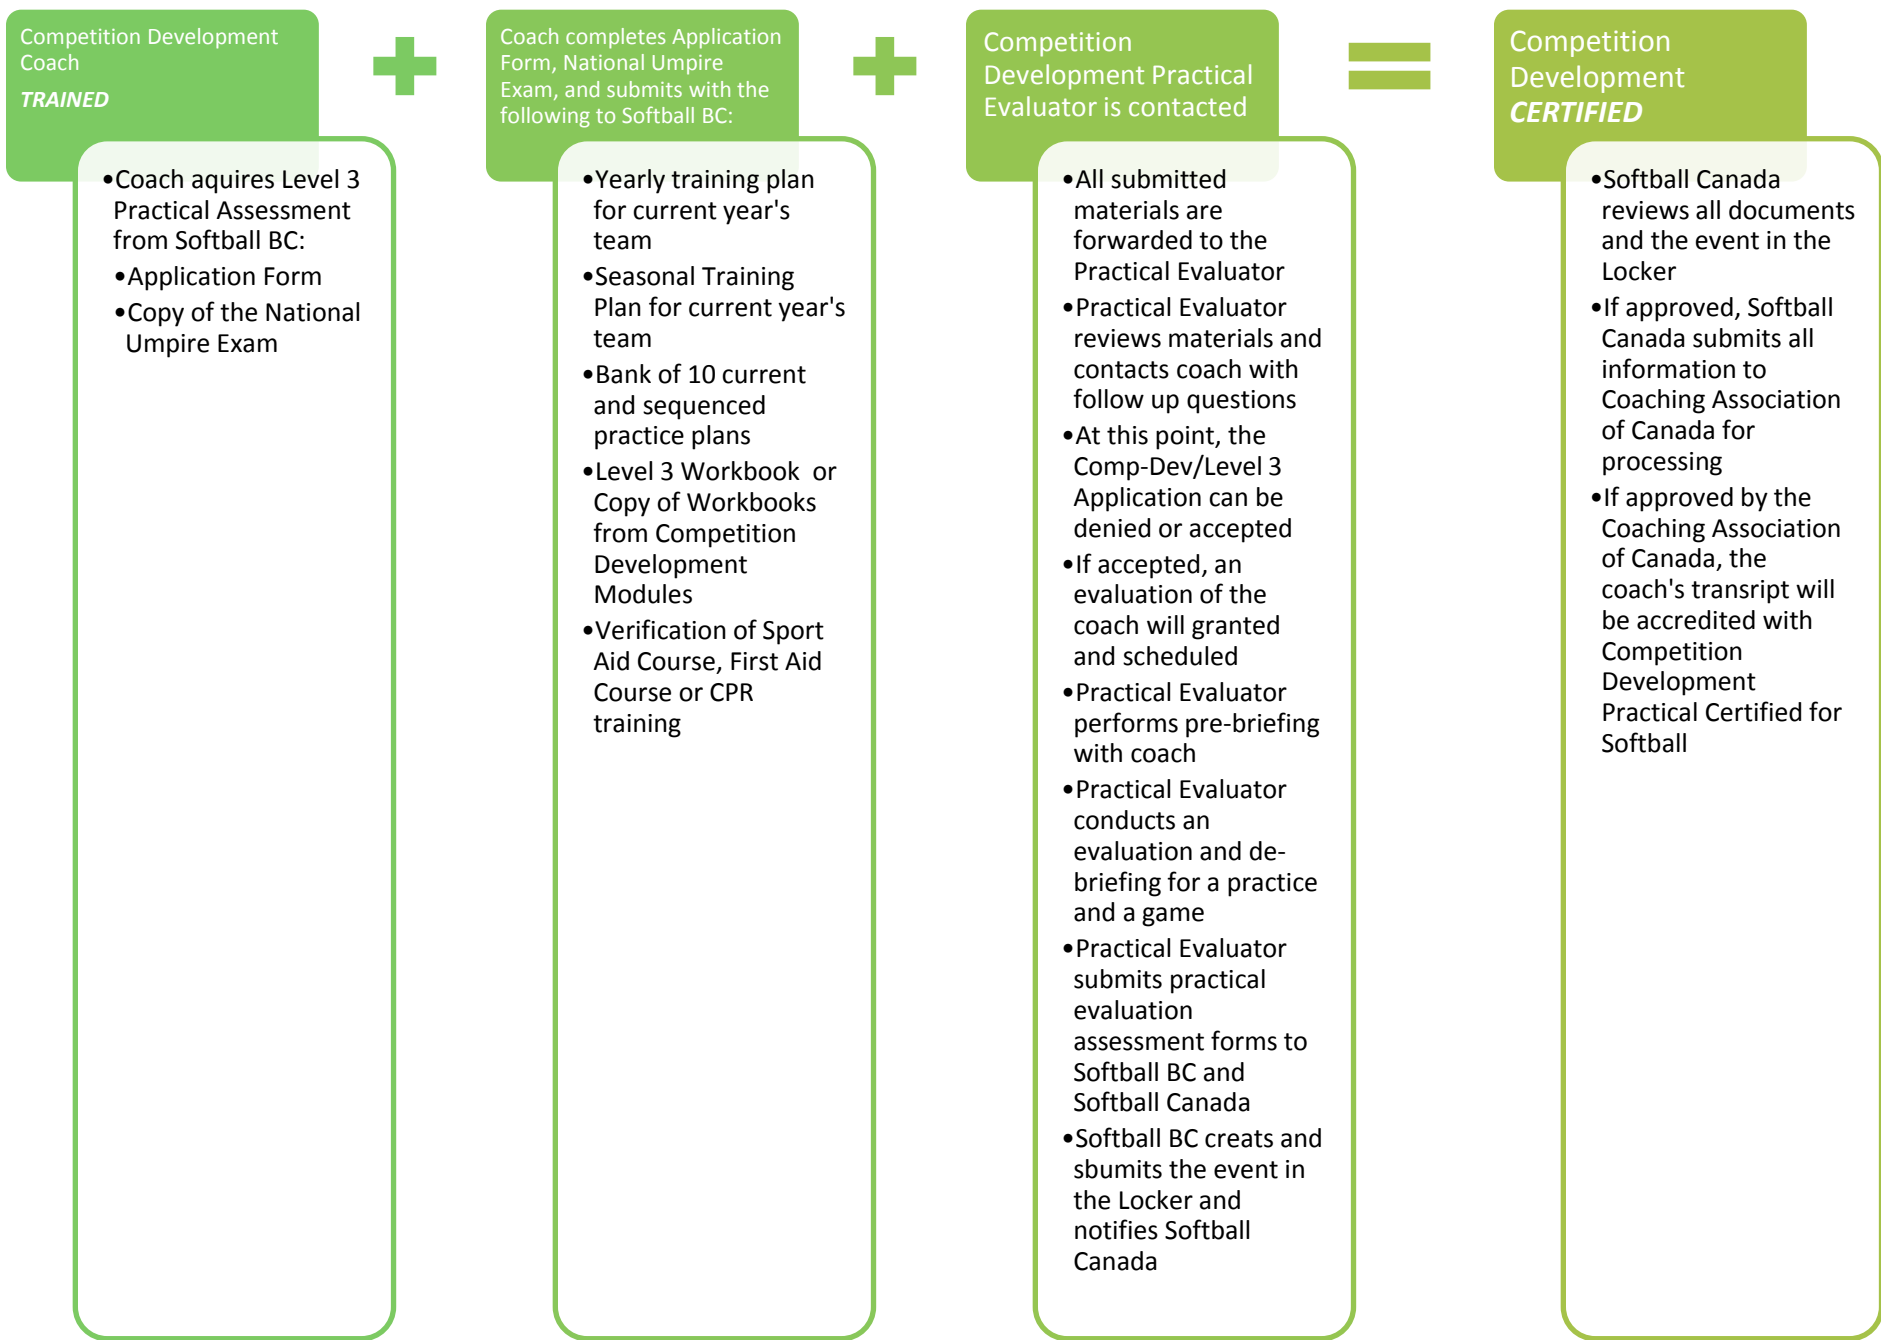

THIS STREAM IS TARGETED AT THOSE COACHES OF U14, U16, AND U18 'A' COACHES.