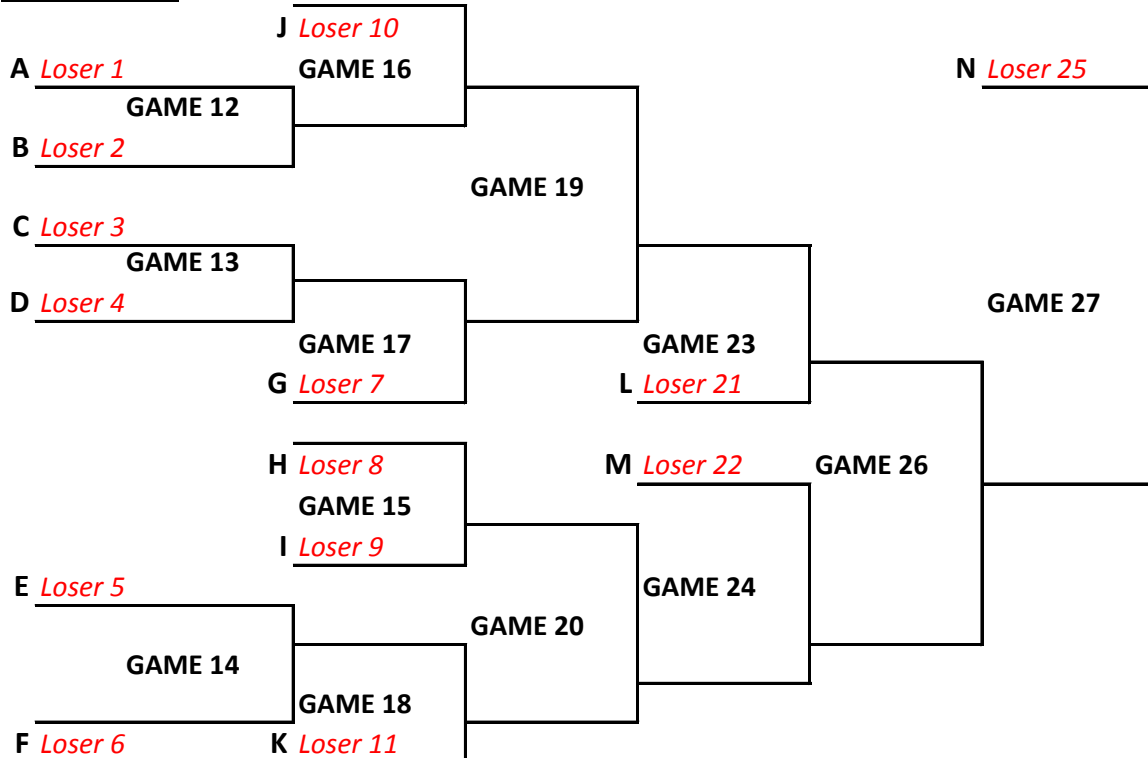

Losers Bracket