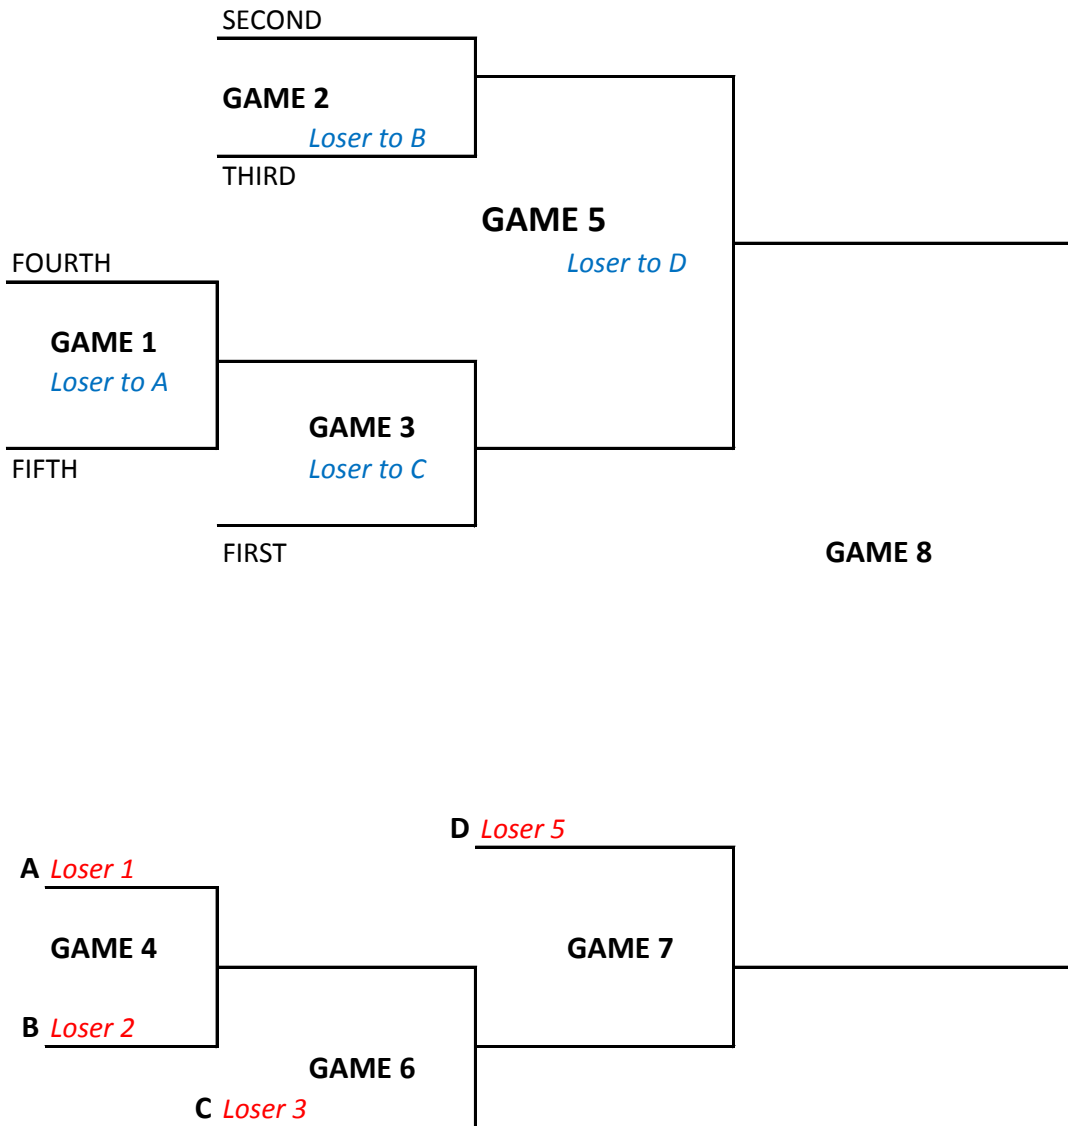

5 TEAM FORMAT - SENIOR WOMEN CHAMPIONSHIP ROUND