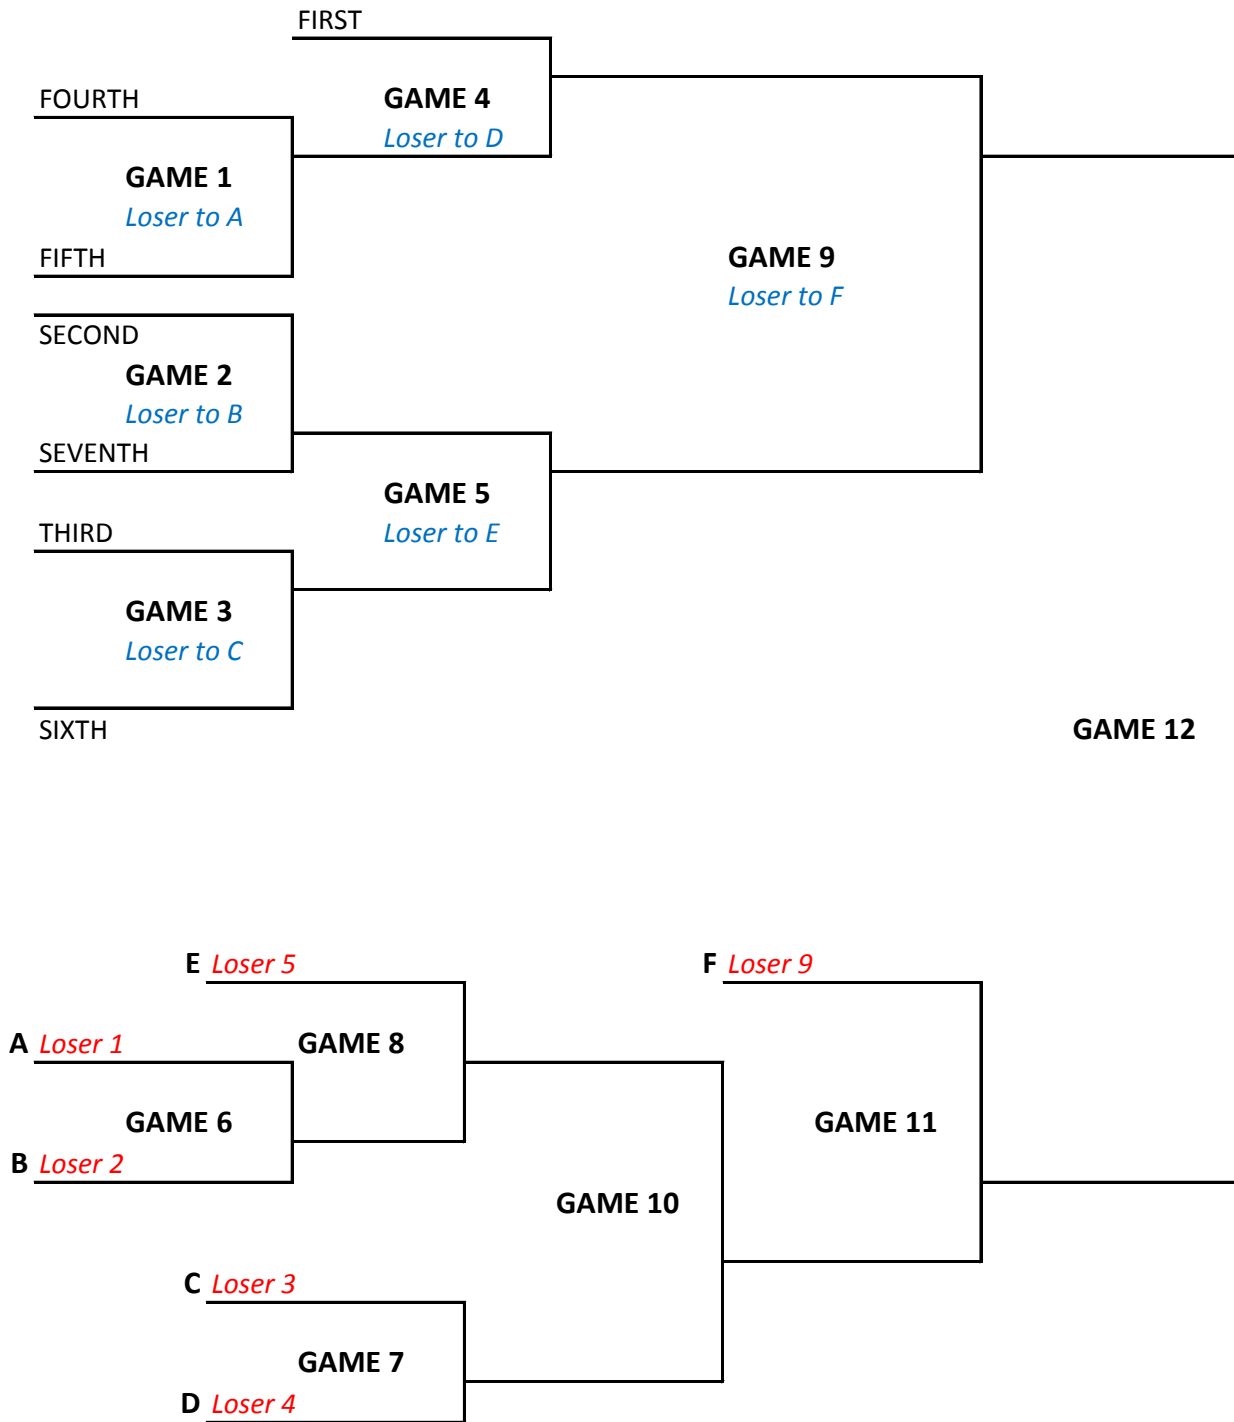

7 TEAM FORMAT - SENIOR WOMEN CHAMPIONSHIP ROUND