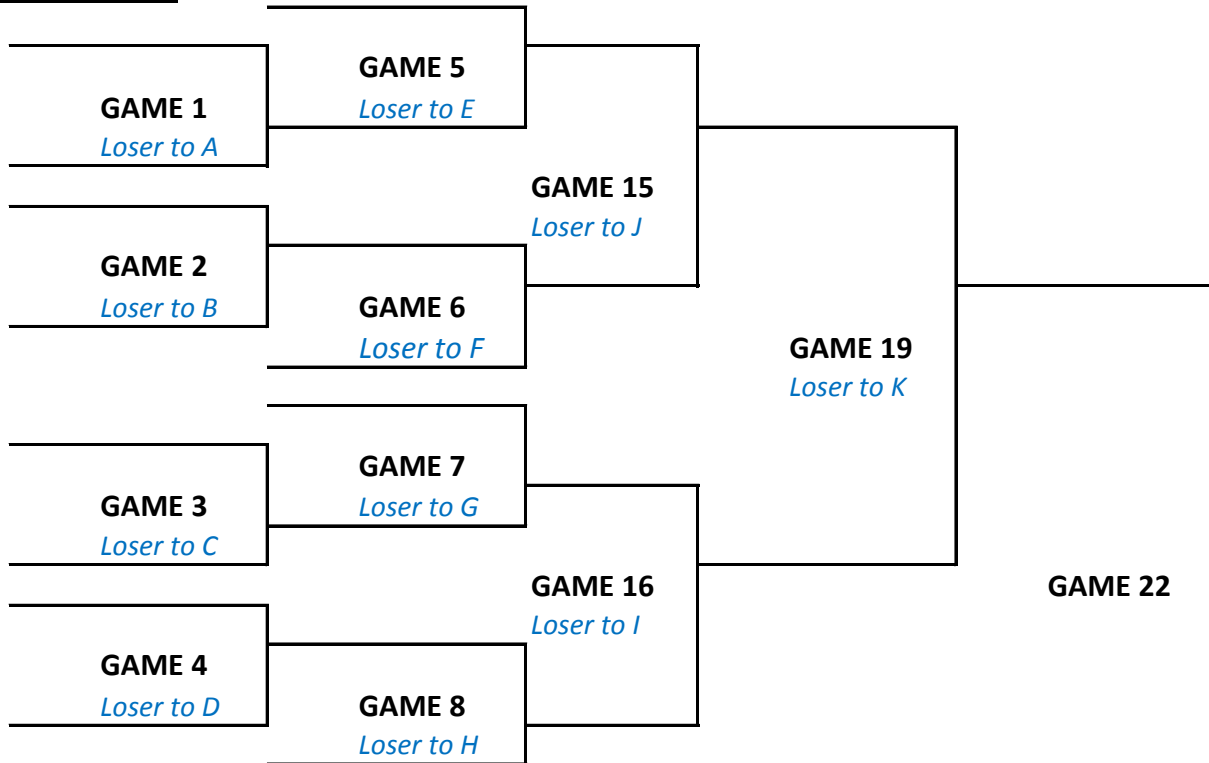

12 TEAM FORMAT - SENIOR WOMEN CHAMPIONSHIP ROUND

Winners Bracket