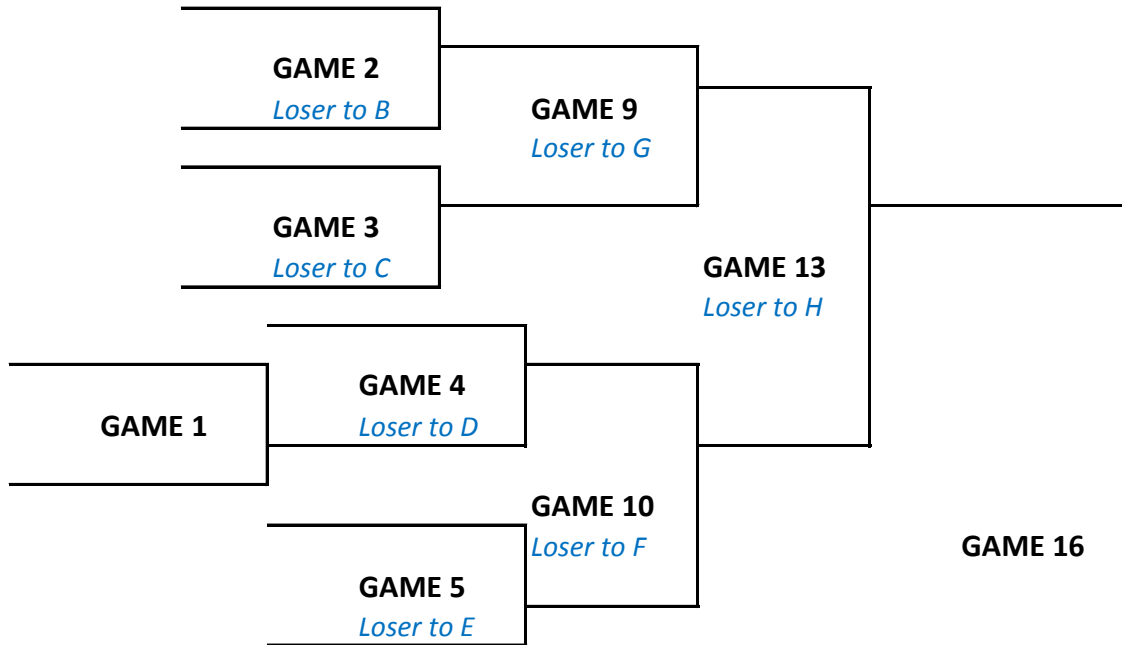

9 TEAM FORMAT - SENOR WOMEN CHAMPIONSHIP ROUND

Winners Bracket