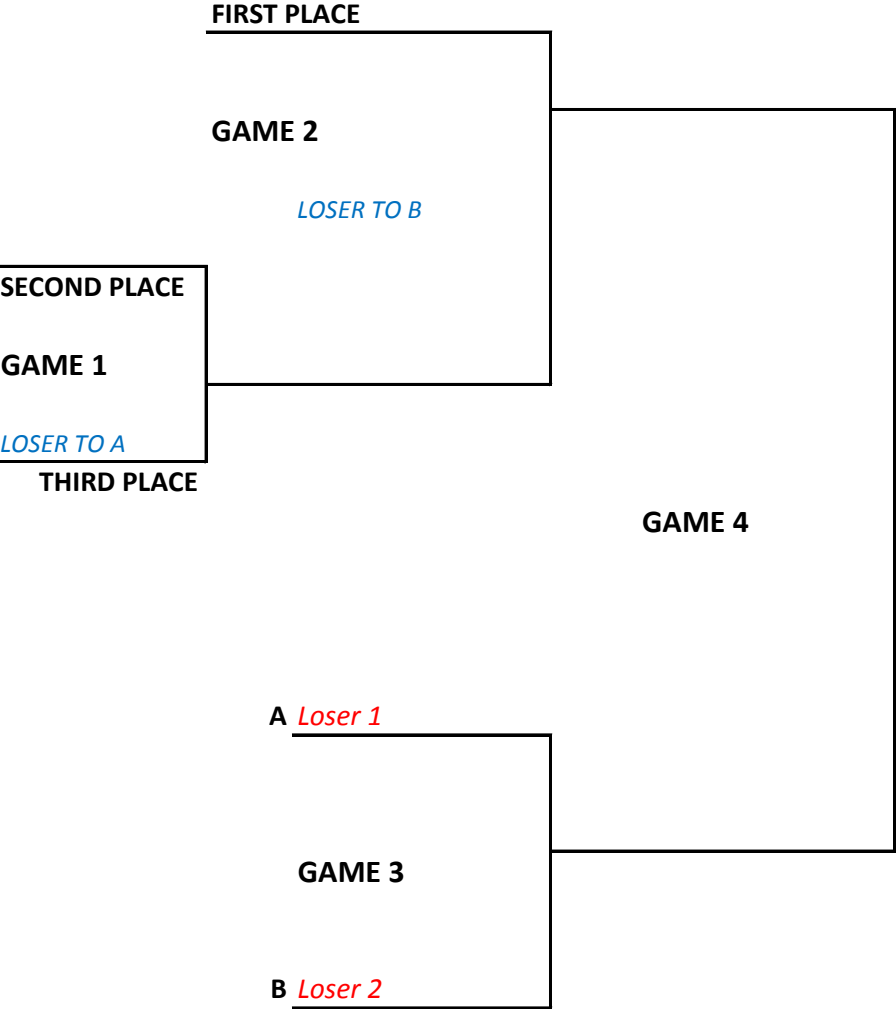

### **CHAMPIONSHIP ROUND FORMAT**

**3-16 TEAMS**

**3 TEAM FORMAT - SENIOR WOMEN CHAMPIONSHIP ROUND**