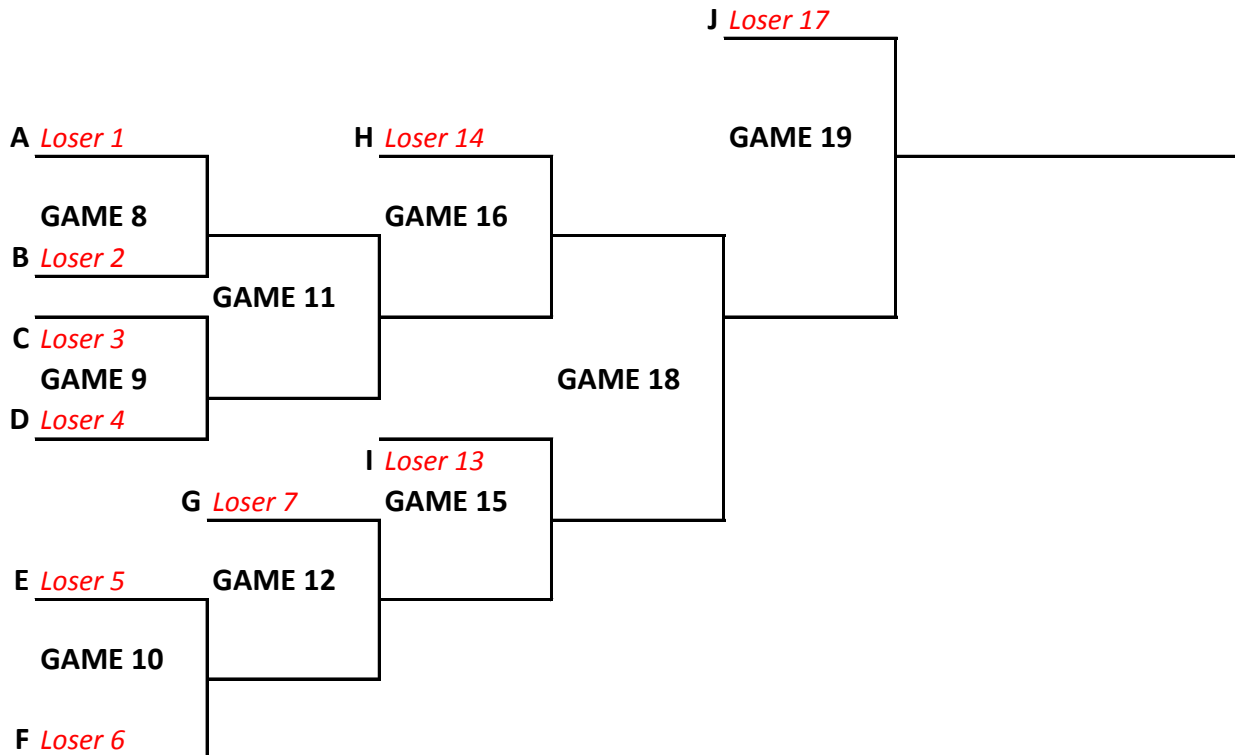

Losers Bracket