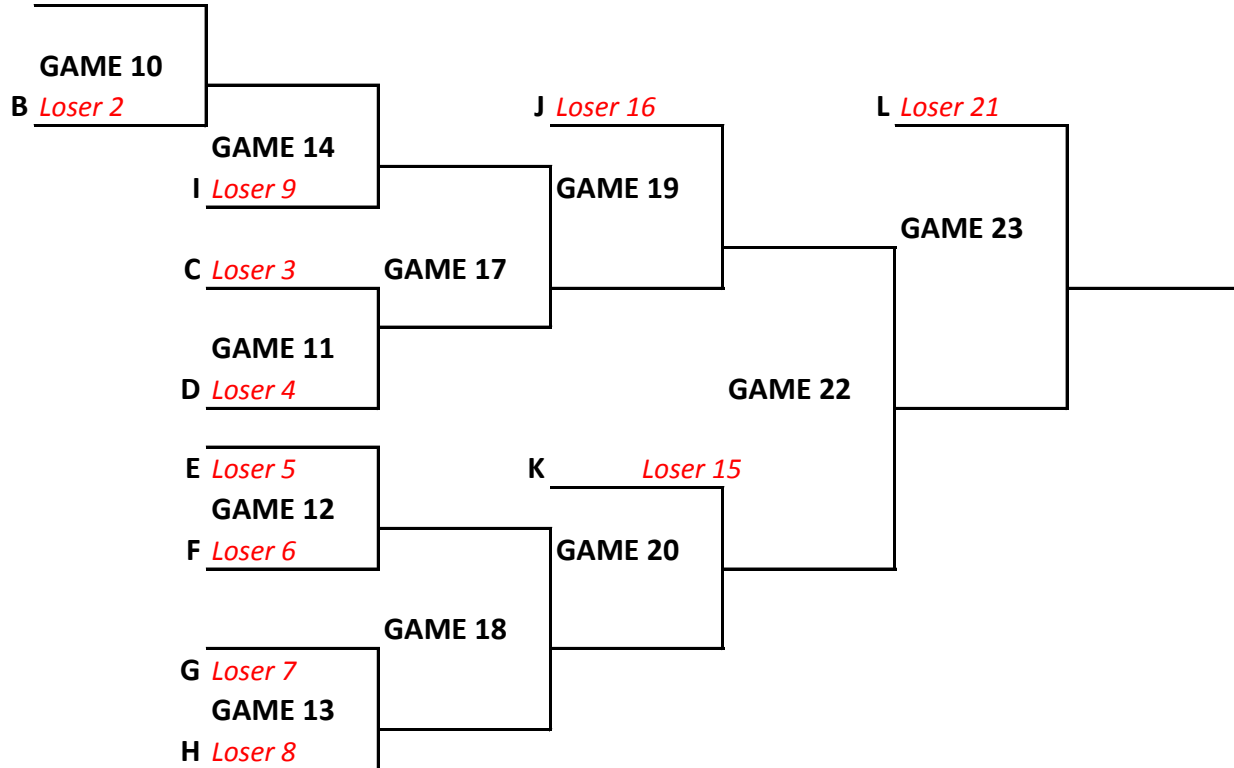

Losers Bracket

A *Loser 1*