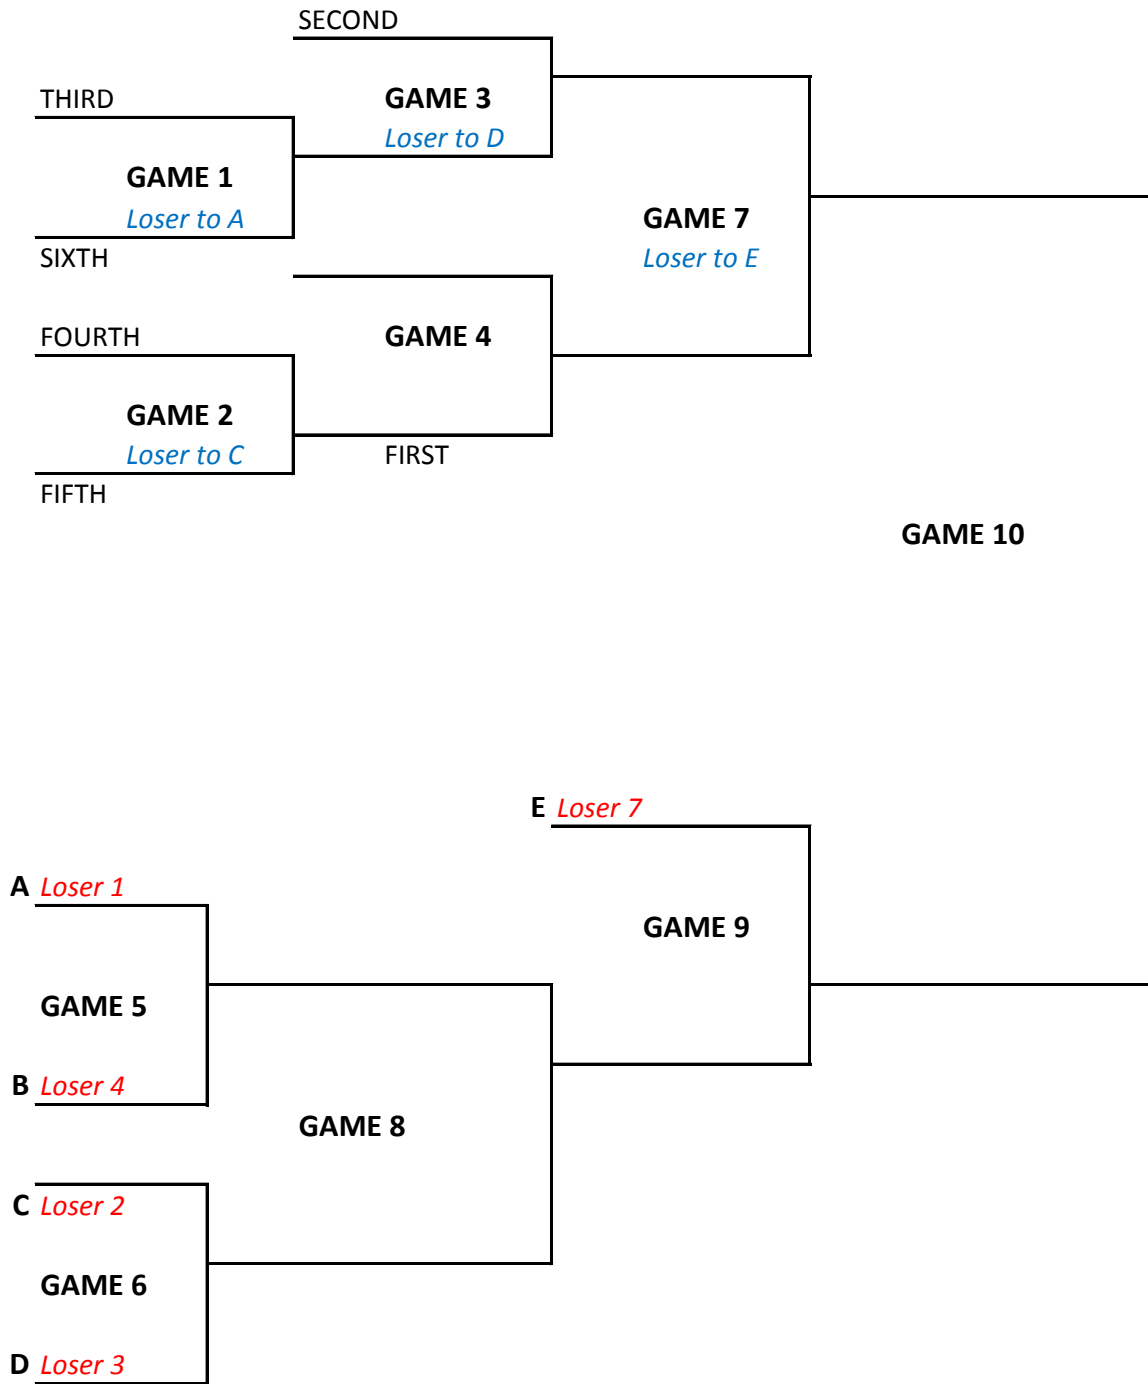

6 TEAM FORMAT - SENIOR WOMEN CHAMPIONSHIP ROUND