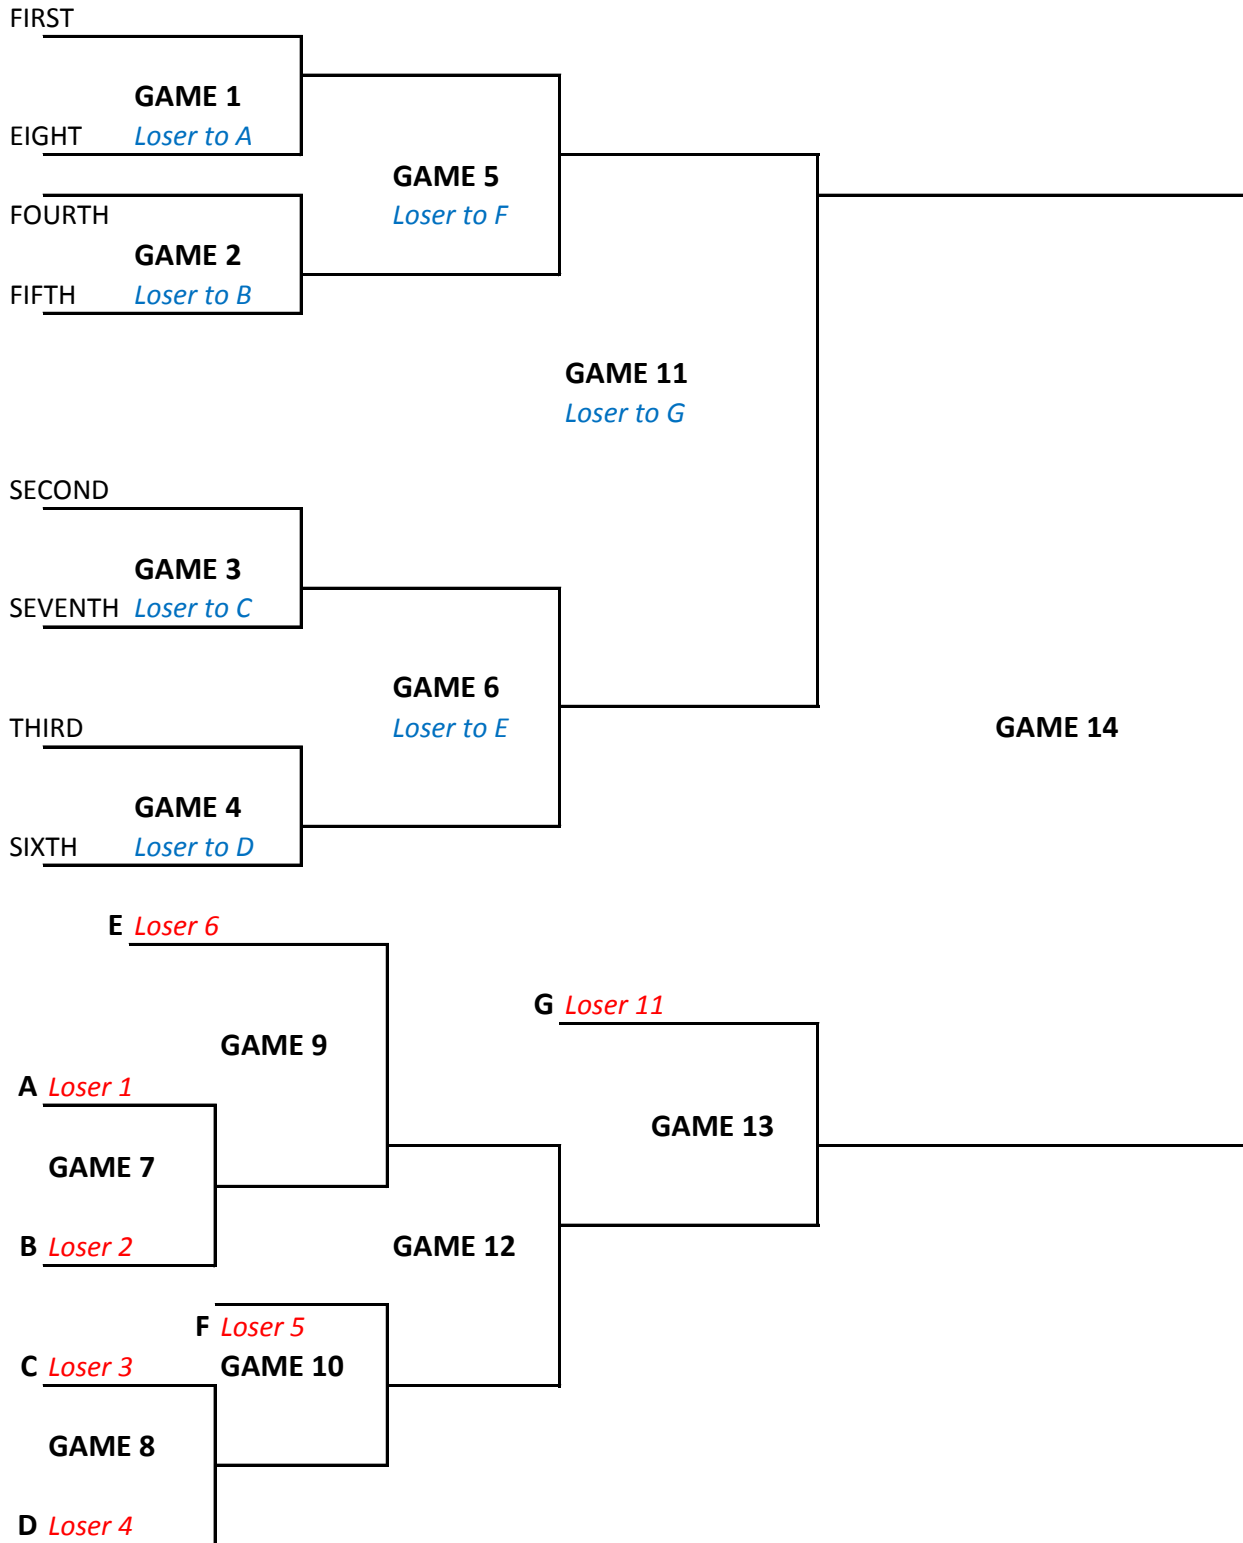

8 TEAM FORMAT - SENIOR WOMEN CHAMPIONSHIP ROUND