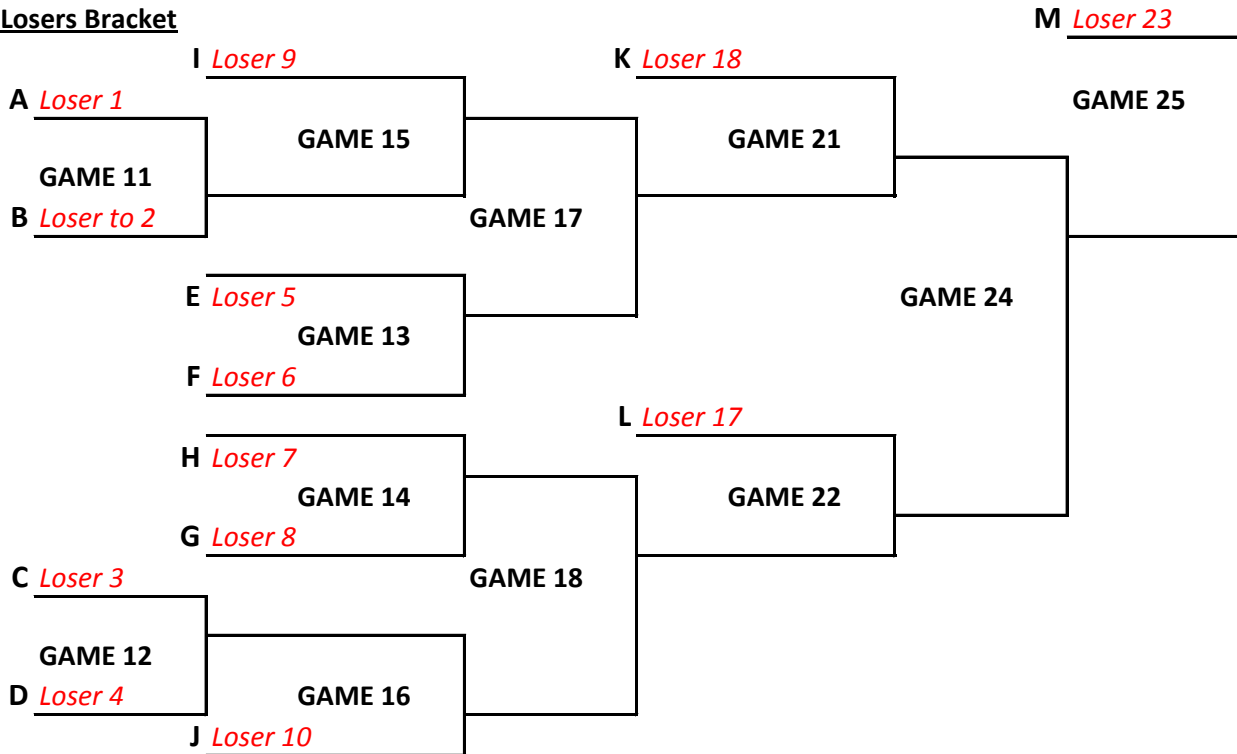

Losers Bracket